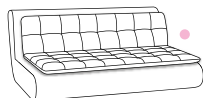

008 (левый / left)
→ 170 ↑ 78 × 125